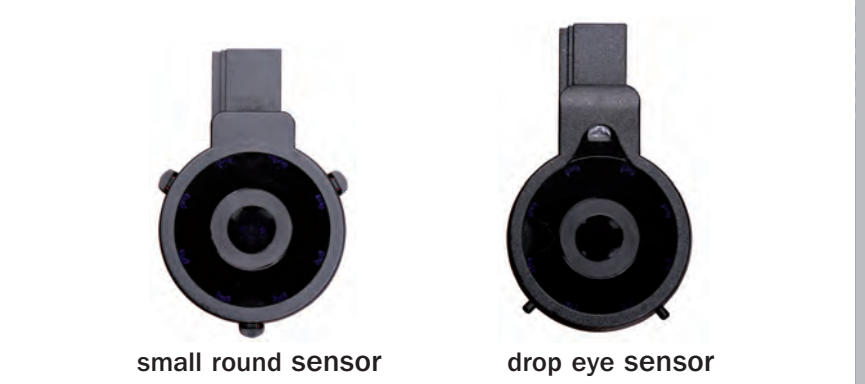

big round sensor

small round sensor   drop eye sensor